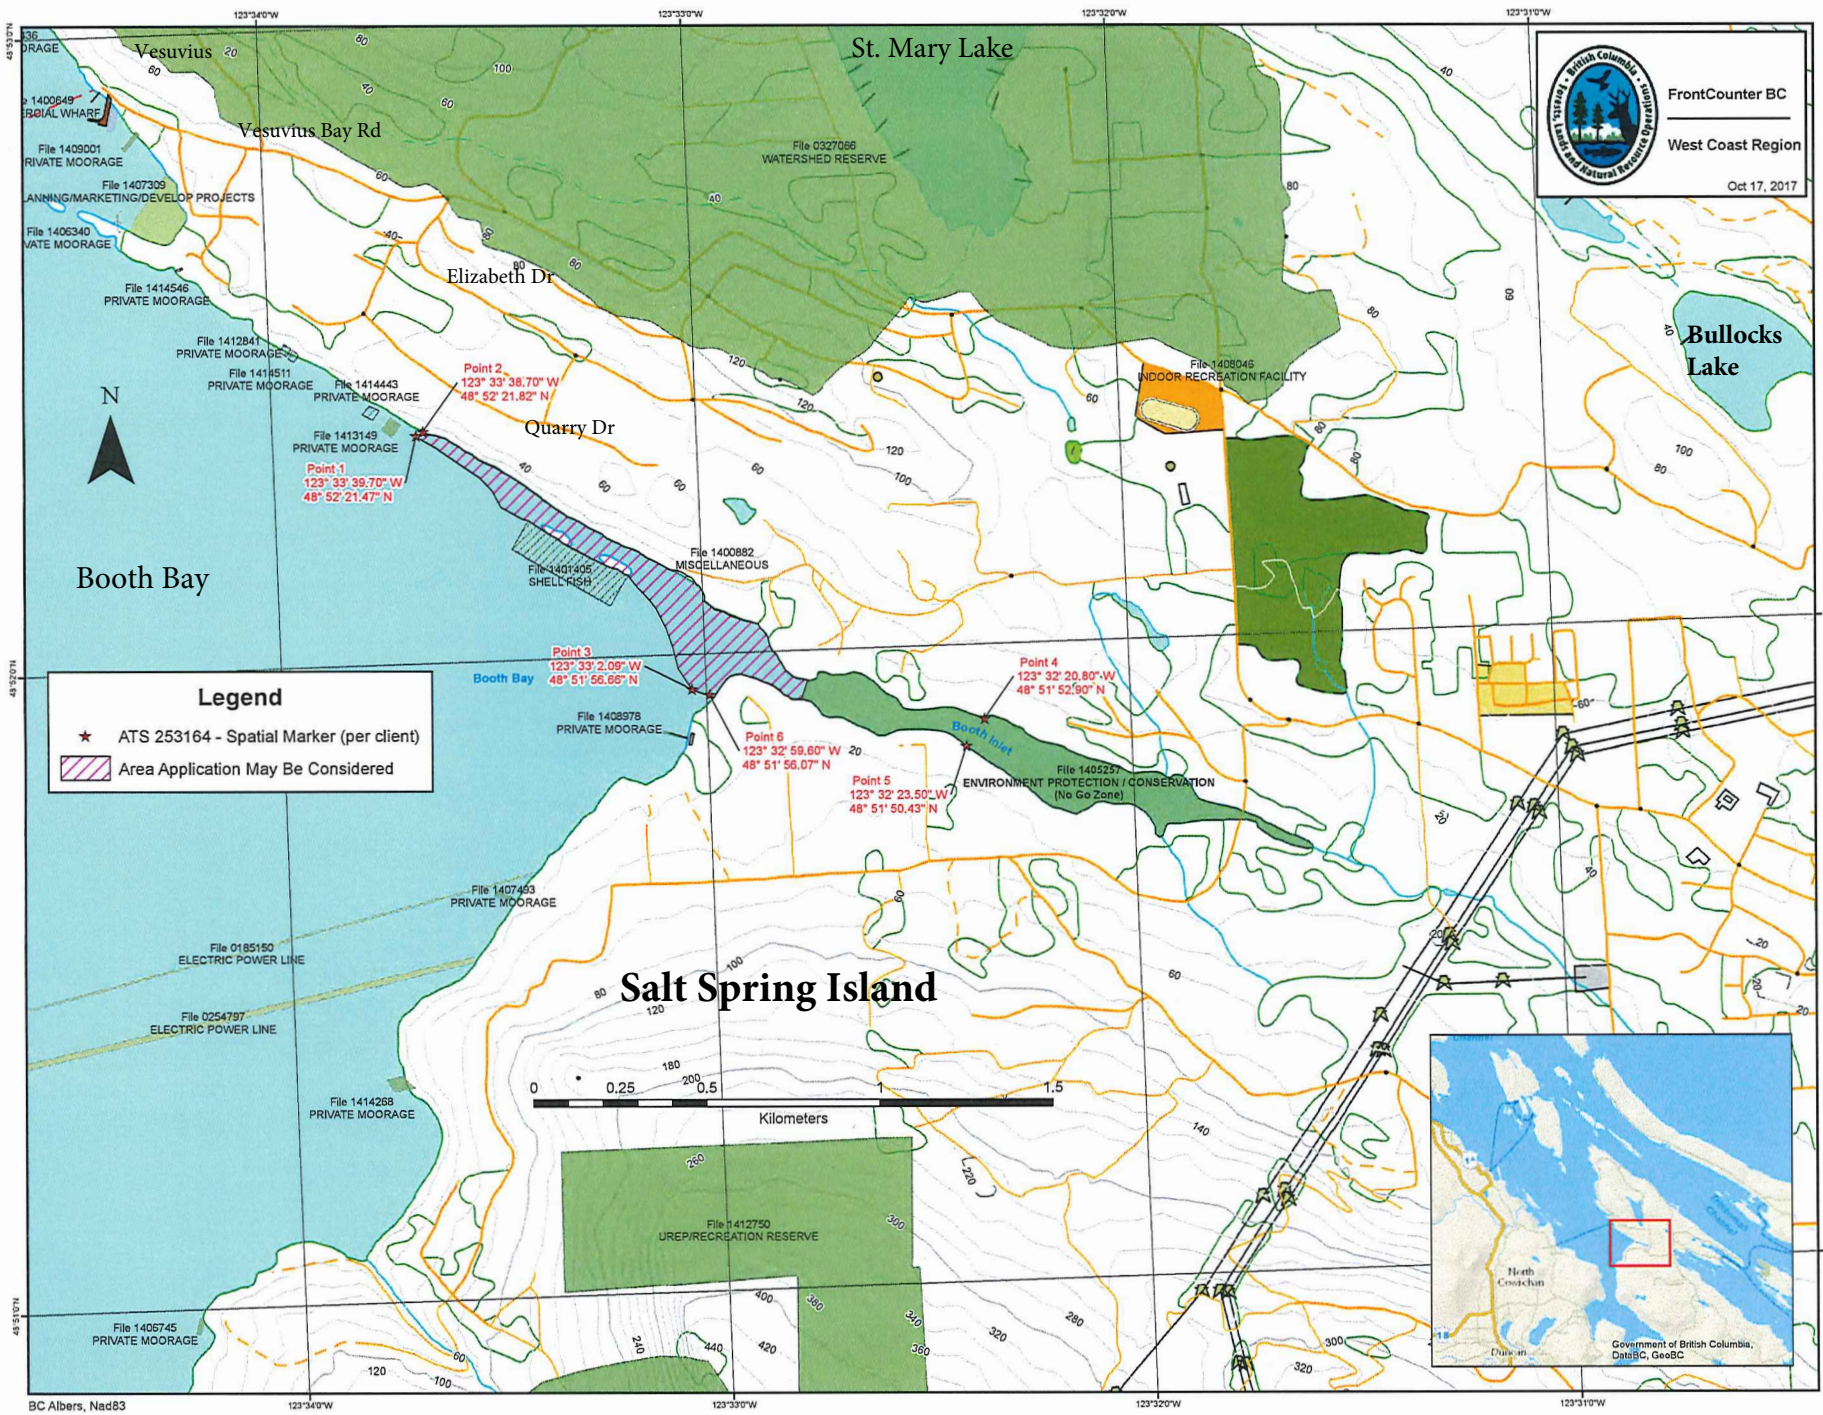

# Crown Land File 1414788 Application

Area 13.25 Ha shown as: 

FrontCounter BC  
West Coast Region  
Oct 17, 2017